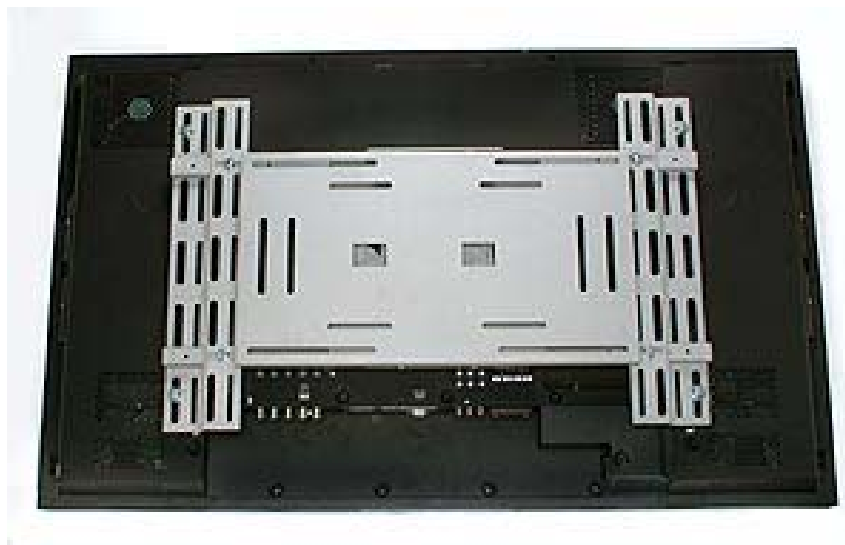

UNIVERSAL PLASMA / LCD WALL MOUNT

General Information

Product Code: **AB800850**

Name: **Universal Plasma / LCD Wall Mount Bracket**

Colours: **Silver**

Product Description

- Durable, cost effective, fixed
Wall mount for Plasma / large LCD screens
- Mounts either horizontally or vertically
 - Ultra low profile
 - Fits 99% of plasma screens

Product Details

- * Attaches Monitor to within 35 mm of wall
- * Secure fittings
- * Supports plasma screens with mounting holes 281mm—775mm horizontally and up to 412mm vertically
- * Supports Plasmas / LCD's up to 70 kg's

Universal Plasma Wall Mount

AB800850

Product Specification

Arm Ext.:	35mm
Tilt Adjustment:	None
Plasma Swivel:	None
Colour:	Silver
Max Monitor Weight:	70Kg's
Touch Screen Stable:	YES
Shipping Weight:	8Kg
Product Warranty:	12 Months

Product Description

Durable, cost effective, tiltable

Wall mount for Plasma / large LCD screens

- Simple Installation
- Tilts 5, 10, 15 or 20 degrees
- Fits 99% of plasma screens and all 600mm x 400mm VESA compliant LCD monitors