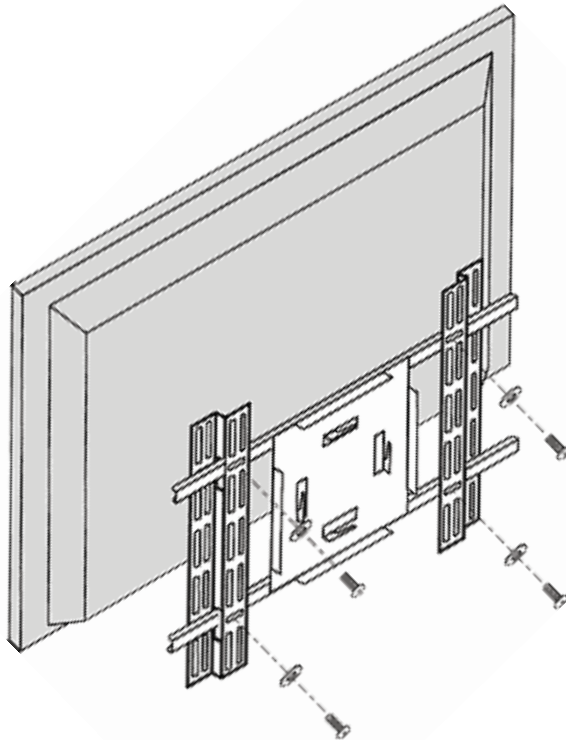

UNIVERSAL PLASMA / LCD WALL MOUNT

General Information

Product Code: **AB800850**

Name: **Universal Plasma / LCD Wall Mount Bracket**

Colours: **Silver**

Product Description

- Durable, cost effective, fixed
Wall mount for Plasma / large LCD screens
- Mounts either horizontally or vertically
 - Ultra low profile
 - Fits 99% of plasma screens

Product Details

- * Attaches Monitor to within 35 mm of wall
- * Secure fittings
- * Supports plasma screens with mounting holes 281mm—775mm horizontally and up to 412mm vertically
- * Supports Plasmas / LCD's up to 70 kg's

Product Description

Durable, cost effective, tiltable

Wall mount for Plasma / large LCD screens

- Simple Installation
- Tilts 5, 10, 15 or 20 degrees
- Fits 99% of plasma screens and all 600mm x 400mm VESA compliant LCD monitors

Product Details

* Attaches Monitor to within 35 mm of wall

* Secure fittings

* Supports screens with mounting holes 281mm—775mm horizontally and up to 412mm vertically

* Supports Plasmas / LCD's up to 70 kg's