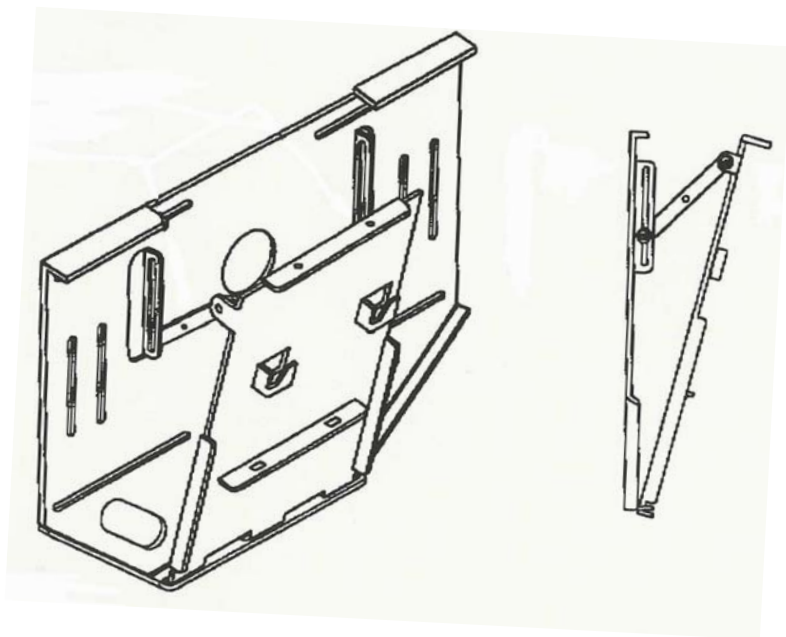

General Information

Product Code: **AB802850**

Name: **Universal Tiltable Plasma / LCD Wall Mount Bracket**

Colours: **Silver**

Product Description

Durable, cost effective, tiltable

Wall mount for Plasma / large LCD screens

- Simple Installation
- Tilts 5, 10, 15 or 20 degrees
- Fits 99% of plasma screens and all 600mm x 400mm VESA compliant LCD monitors

Product Details

* Attaches Monitor to within 35 mm of wall

* Secure fittings

* Supports screens with mounting holes 281mm—775mm horizontally and up to 412mm vertically

* Supports Plasmas / LCD's up to 70 kg's

Universal Tiltable Plasma / LCD Wall Mount

AB802850

Product Specification

Arm Ext.: **35mm**

Tilt Adjustment: **Upto 20 Degrees**

Plasma Swivel: **None**

Colour: **Silver**

Max Monitor Weight: **70Kg's**

Touch Screen Stable: **YES**

Shipping Weight: **8Kg**

Product Warranty: **12 Months**

© AbbieComp 2004